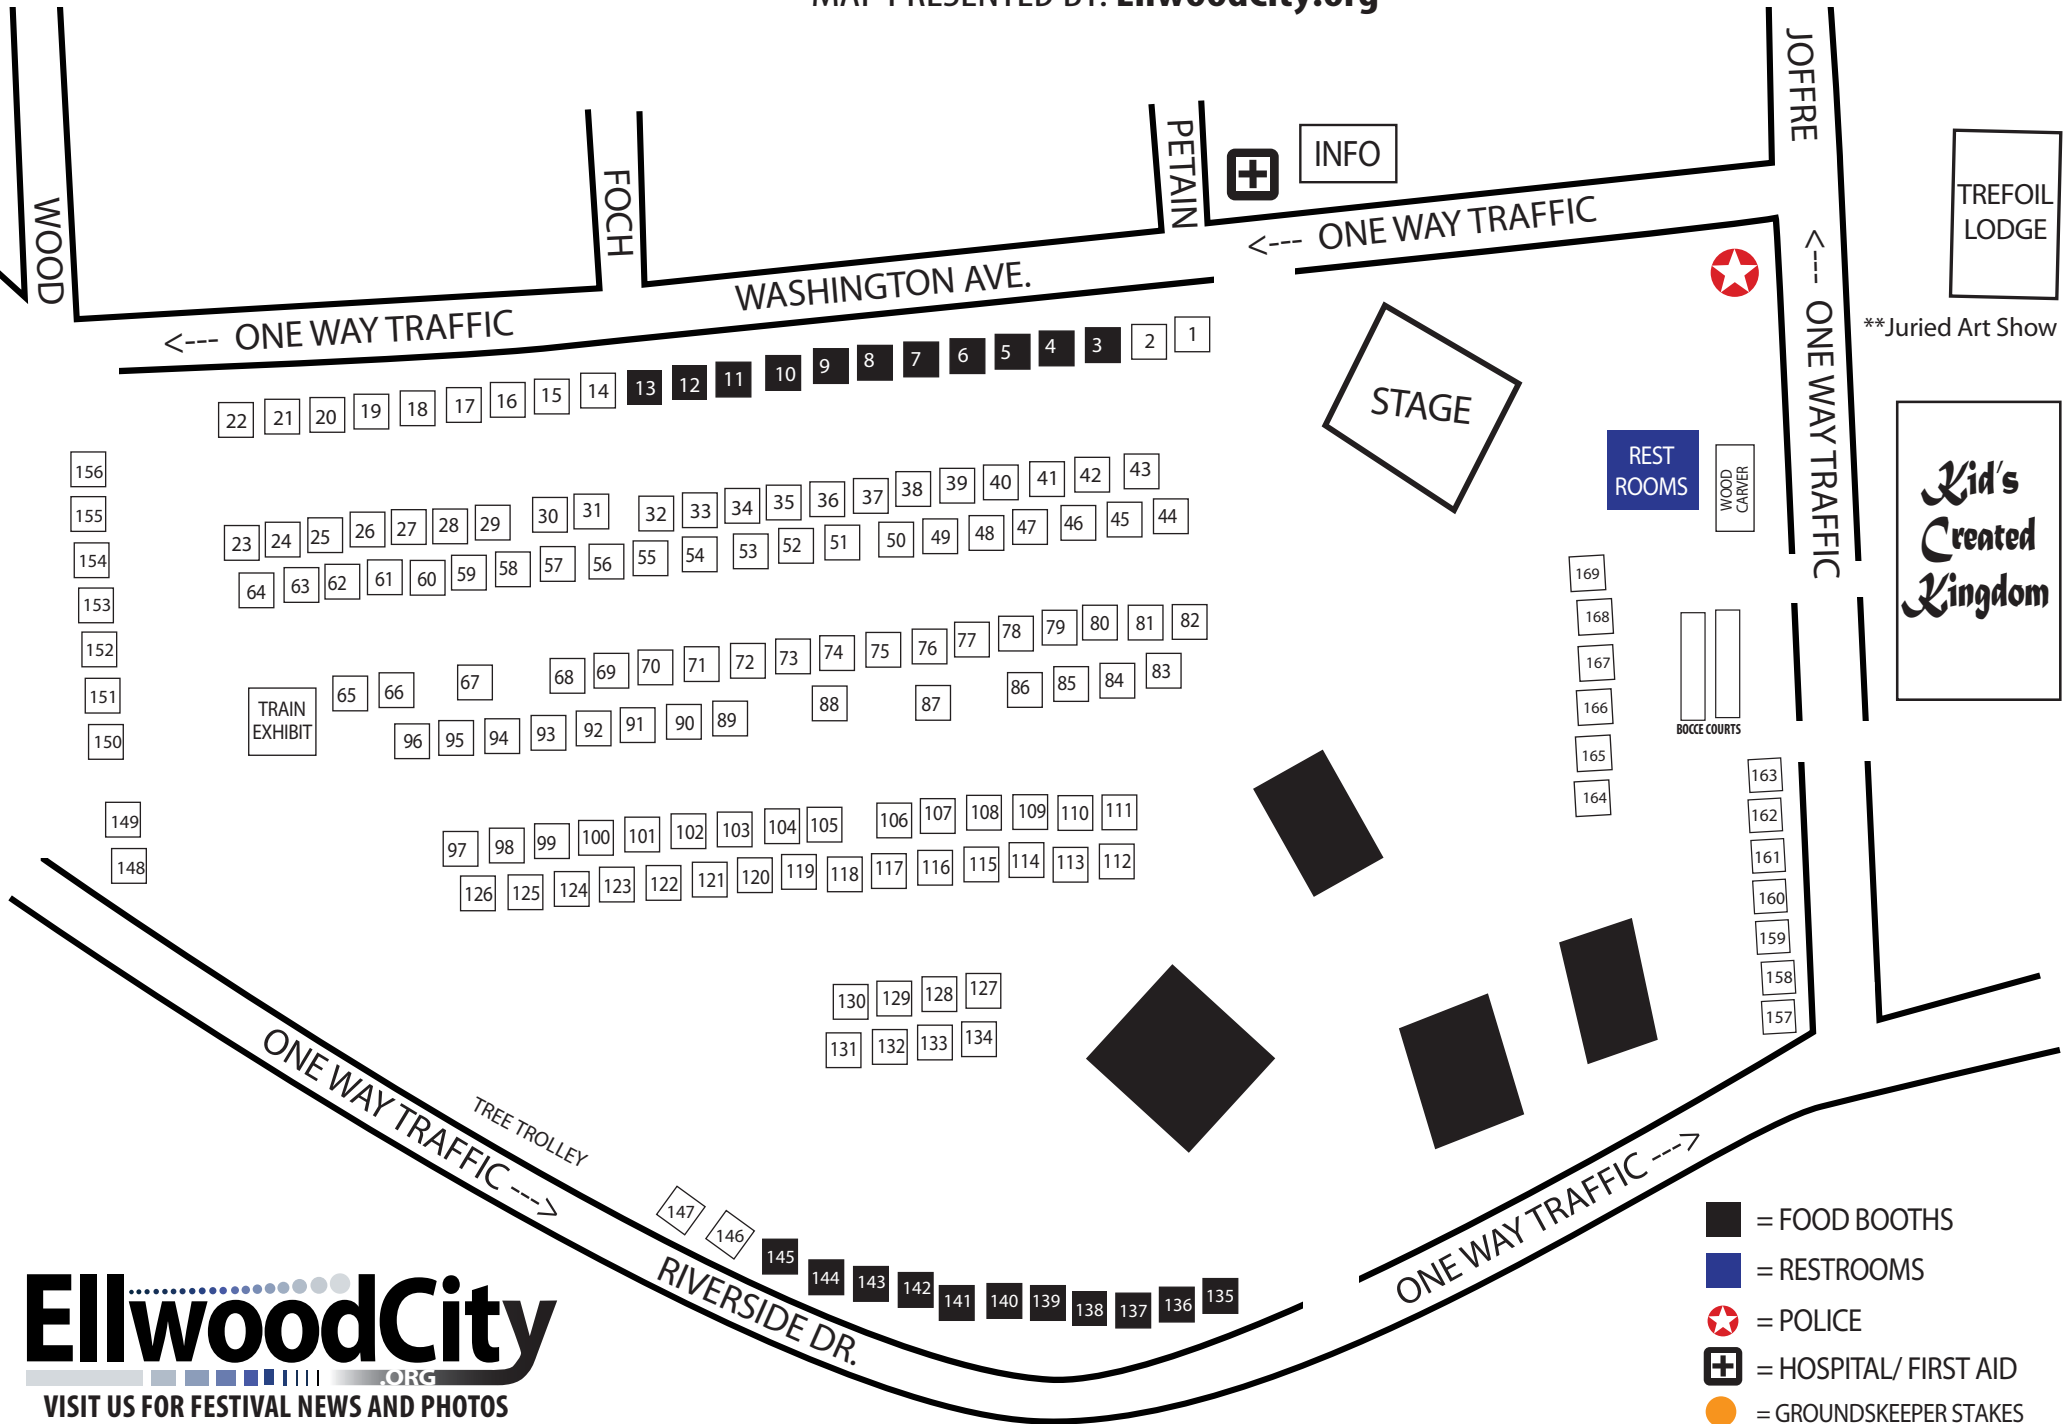

Ellwood City Arts, Crafts & Food Festival

MAP PRESENTED BY: EllwoodCity.org

- = FOOD BOOTHS
- = RESTROOMS
- ★ = POLICE
- + = HOSPITAL/ FIRST AID
- = GROUNDSKEEPER STAKES